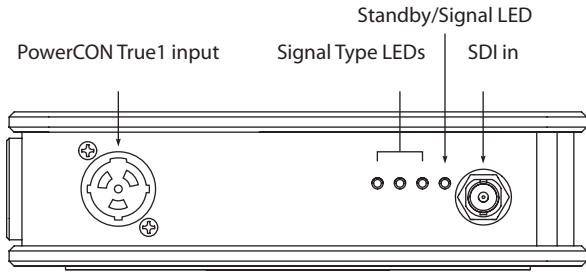

## Features

- ✓ **Integrated power supply** with locking PowerCON True 1 Connector. Never rely on a cluster of wall-warts again.
- ✓ **Built-in convenience AC outlet** to power nearby projector, TV, laptop, small video projector... Power bar to power both the converter and device not required anymore.
- ✓ **Magnetic stacking system** and non-skid rubber pad for table top application. Saves at least 10 gaffer tape rolls a year.
- ✓ **Multiple mounting options:** C-Clamp, wall-mount adapter, LCD mount adapter and belt adaptor.
- ✓ **Rugged, Tour-ready and aesthetic enclosure:** The sexiest widget in your tool box, that will keep looking good for years to come.
- ✓ **Plug-n-play operation;** No dials, switches, buttons or menus to fumble with: It just works.
- ✓ **Clear and ample status LED indicators** for quick troubleshooting.
- ✓ **Easy on-the-field identification** with unique color and alphabetic coding system.
- ✓ **Locking HDMI port** prevents accidental disconnection.
- ✓ **Relocked and amplified SDI loop thru**
- ✓ Proudly designed and assembled in **Canada**.