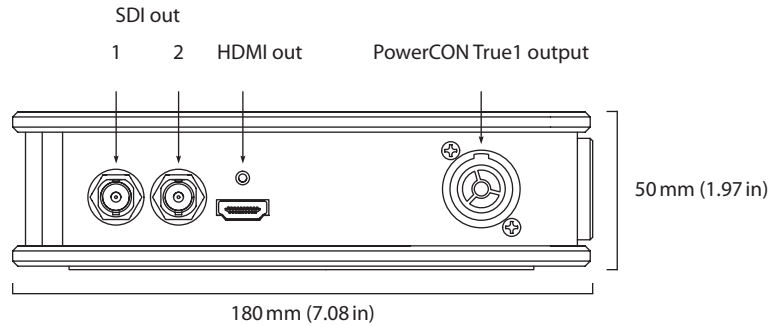

Connections

Video Input	3G/HD/SD SDI BNC
Video Output	HDMI 1.2 type A with lock system 2 x 3G/HD/SD SDI BNC

Supported Signals

3G Format Support	1080p50, 1080p59.94, 1080p60.
HD Format Support	720p50, 720p59.94, 720p60, 1080i50, 1080i59.94, 1080i60, 1080p23.98, 1080PsF23.98, 1080p24, 1080PsF24, 1080p25, 1080PsF25, 1080p29.97, 1080PsF29.97, 1080p30, 1080PsF30
SD Format Support	525/23.98 NTSC, 525/29.97 NTSC.625/25 PAL.
SDI Video Sampling	4:2:2 and 4:4:4
SDI Audio Sampling	Sample rate of 48 kHz and 24 bit.
SDI Color Space	YUV and RGB
SDI Auto Switching	Automatically detects incoming signal format.

Physical Specifications

Height	50 mm (1.97 in)
Depth	180 mm (7.08 in)
Width	107 mm (4.21 in)
Weight	1 kg (2.2 lbs)

Environmental Specifications

Relative Humidity	0% to 90% non-condensing

Power Requirements

Power Supply	Built-in power supply PowerCON True1 input PowerCON True1 output
Power Consumption	25W
Operational Voltage Range	90-250V with True1 connectors
Courtesy Outlet	Max 10A, same voltage as input

In the box

- xVision converter SDI to HDMI (True1)
- HDMI male with locking system to DVI male (1m)
- AC Mains PowerCon cable (1.5 m, specify plug type at ordering)

Certification

This device complies with the following international standards	CAN/CSA-C22.2 NO. 60950-1-07 UL 60950-1 FCC Part 15 Class A EN 60950-1, EN 55022

Ordering information

TXVV-HDMI2SDI-TRUE1.....xVision HDMI to SDI converter (True1)
TXVV-SDI2HDMI-TRUE1.....xVision SDI to HDMI converter (True1)
TXVV-SDIDA-TRUE1 .....xVision SDI Distribution Amplifier (4 outputs, True1)
TXVV-SDI2AUDIO-TRUE1 ..xVision SDI Audio DeEmbedder (True1)

TXVV-SDI2SDI-TRUE1.....xVision Dual Channel SDI Repeater (True1)
XVV-CC1.....xVision Video Converter Carrying Case for 1 unit
XVV-CC2.....xVision Video Converter Carrying Case for 2 units
XVV-CC3.....xVision Video Converter Carrying Case for 3 units