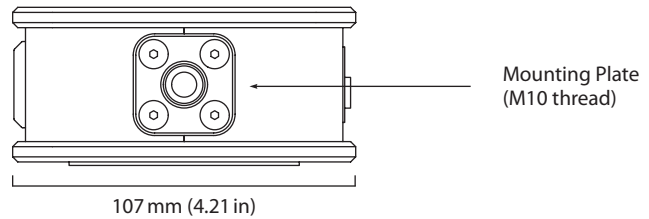

Connections

Video Input	3G/HD/SD SDI BNC
Video Output	HDMI 1.2 type A with lock system 2 x 3G/HD/SD SDI BNC

Supported Signals

3G Format Support	1080p50, 1080p59.94, 1080p60.
HD Format Support	720p50, 720p59.94, 720p60, 1080i50, 1080i59.94, 1080i60, 1080p23.98, 1080PsF23.98, 1080p24, 1080PsF24, 1080p25, 1080PsF25, 1080p29.97, 1080PsF29.97, 1080p30, 1080PsF30
SD Format Support	525/23.98 NTSC, 525/29.97 NTSC.625/25 PAL.
SDI Video Sampling	4:2:2 and 4:4:4
SDI Audio Sampling	Sample rate of 48 kHz and 24 bit.
SDI Color Space	YUV and RGB
SDI Auto Switching	Automatically detects incoming signal format.

Physical Specifications

Height	50 mm (1.97 in)
Depth	180 mm (7.08 in)
Width	107 mm (4.21 in)
Weight	1 kg (2.2 lbs)

Environmental Specifications

Relative Humidity	0% to 90% non-condensing

Power Requirements

Power Supply	Built-in power supply PowerCON True1 input PowerCON True1 output
Power Consumption	25W
Operational Voltage Range	90-250V with True1 connectors
Courtesy Outlet	Max 10A, same voltage as input

In the box

- xVision converter SDI to HDMI (True1)
- HDMI male with locking system to DVI male (1m)
- AC Mains PowerCon cable (1.5 m, specify plug type at ordering)

Certification

This device complies with the following international standards	CAN/CSA-C22.2 NO. 60950-1-07 UL 60950-1 FCC Part 15 Class A EN 60950-1, EN 55022

Ordering information

TXVV-HDMI2SDI-TRUE1.....xVision HDMI to SDI converter (True1)
TXVV-SDI2HDMI-TRUE1.....xVision SDI to HDMI converter (True1)
TXVV-SDIDA-TRUE1 .....xVision SDI Distribution Amplifier (4 outputs, True1)
TXVV-SDI2AUDIO-TRUE1 ..xVision SDI Audio DeEmbedder (True1)

TXVV-SDI2SDI-TRUE1.....xVision Dual Channel SDI Repeater (True1)
XVV-CC1.....xVision Video Converter Carrying Case for 1 unit
XVV-CC2.....xVision Video Converter Carrying Case for 2 units
XVV-CC3.....xVision Video Converter Carrying Case for 3 units